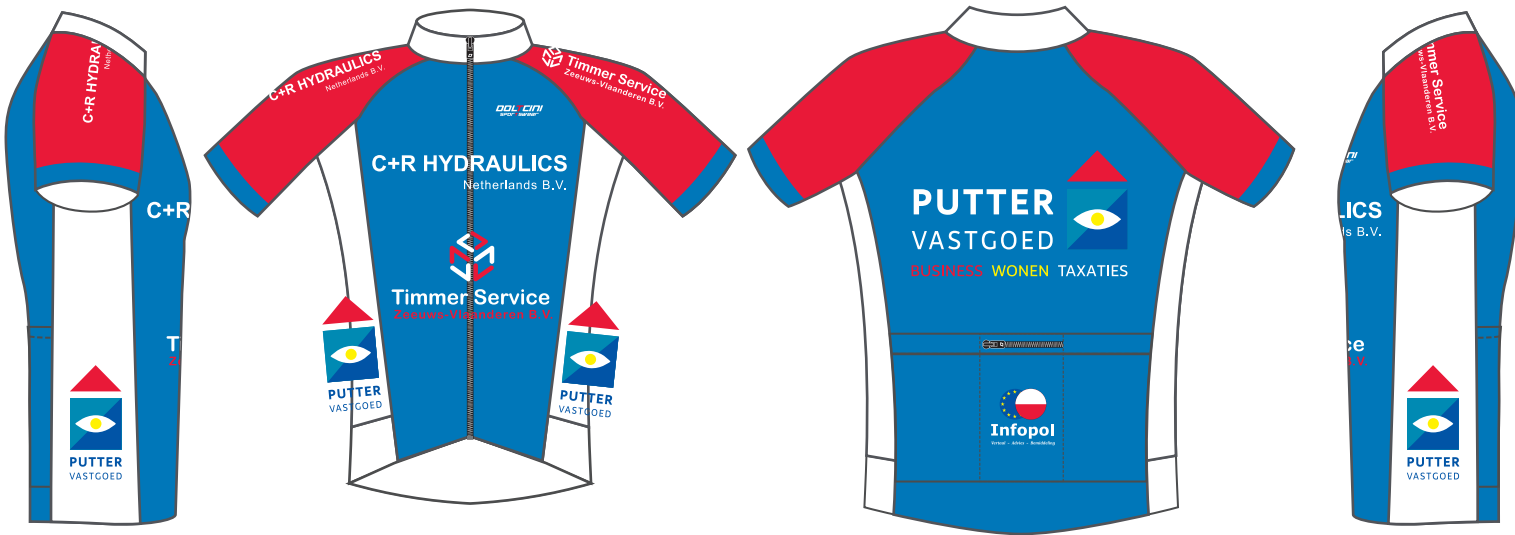

PROJECT: PUTTER VASTGOED

VERSION: 02 **DATE:** 22/06/2020

COLORS: BLACK RED 2 BLUE 7 YELLOW 1

| | | | |
|-----|-----|-----|-----|
| ... | ... | ... | ... |
| ... | ... | ... | ... |

COLOR ZIPPER: BLACK WHITE

COLOR FLATLOCK SHIRT: WHITE

COLOR FLATLOCK SHORTS: BLACK

COLOR LYCRA SHORTS: BLACK NAVY
 RED ROYAL

CYCLING PAD: 

SCALE 1:1

| MODEL | REF. |
|---------------------------------------|-------|
| SHIRT SHORT SLEEVES | 00000 |
| SHIRT LONG SLEEVE LONG ZIPPER WOMEN'S | 00000 |
| LONG SLEEVES | 00000 |
| LONG PANTS | 00000 |

REMARKS

LONG SLEEVES